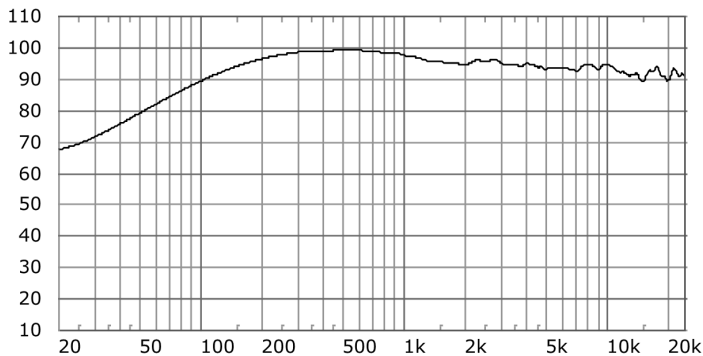

FEATURES

- Weatherproof enclosure
- IP65 Rating
- Aluminum and stainless steel frame
- Infinite adjustment stainless steel bracket
- Flexible placement due to excellent dispersion
- Compact 4 x 4 x 4" package
- Superior intelligibility and clarity
- Predictable and even frequency response
- Coherent phase response
- Size and flexibility allows easy retrofitting

SPECIFICATIONS

Parameter	value	unit
SPL for 2.83 volts	89.0	dB
Weight	812	gm
Length	101.6	mm
Width	101.6	mm
Depth	101.6	mm
Power	28	W
Conical Coverage Pattern	120°	Deg

CONTACT

407.890.0299
connect@craftedav.com